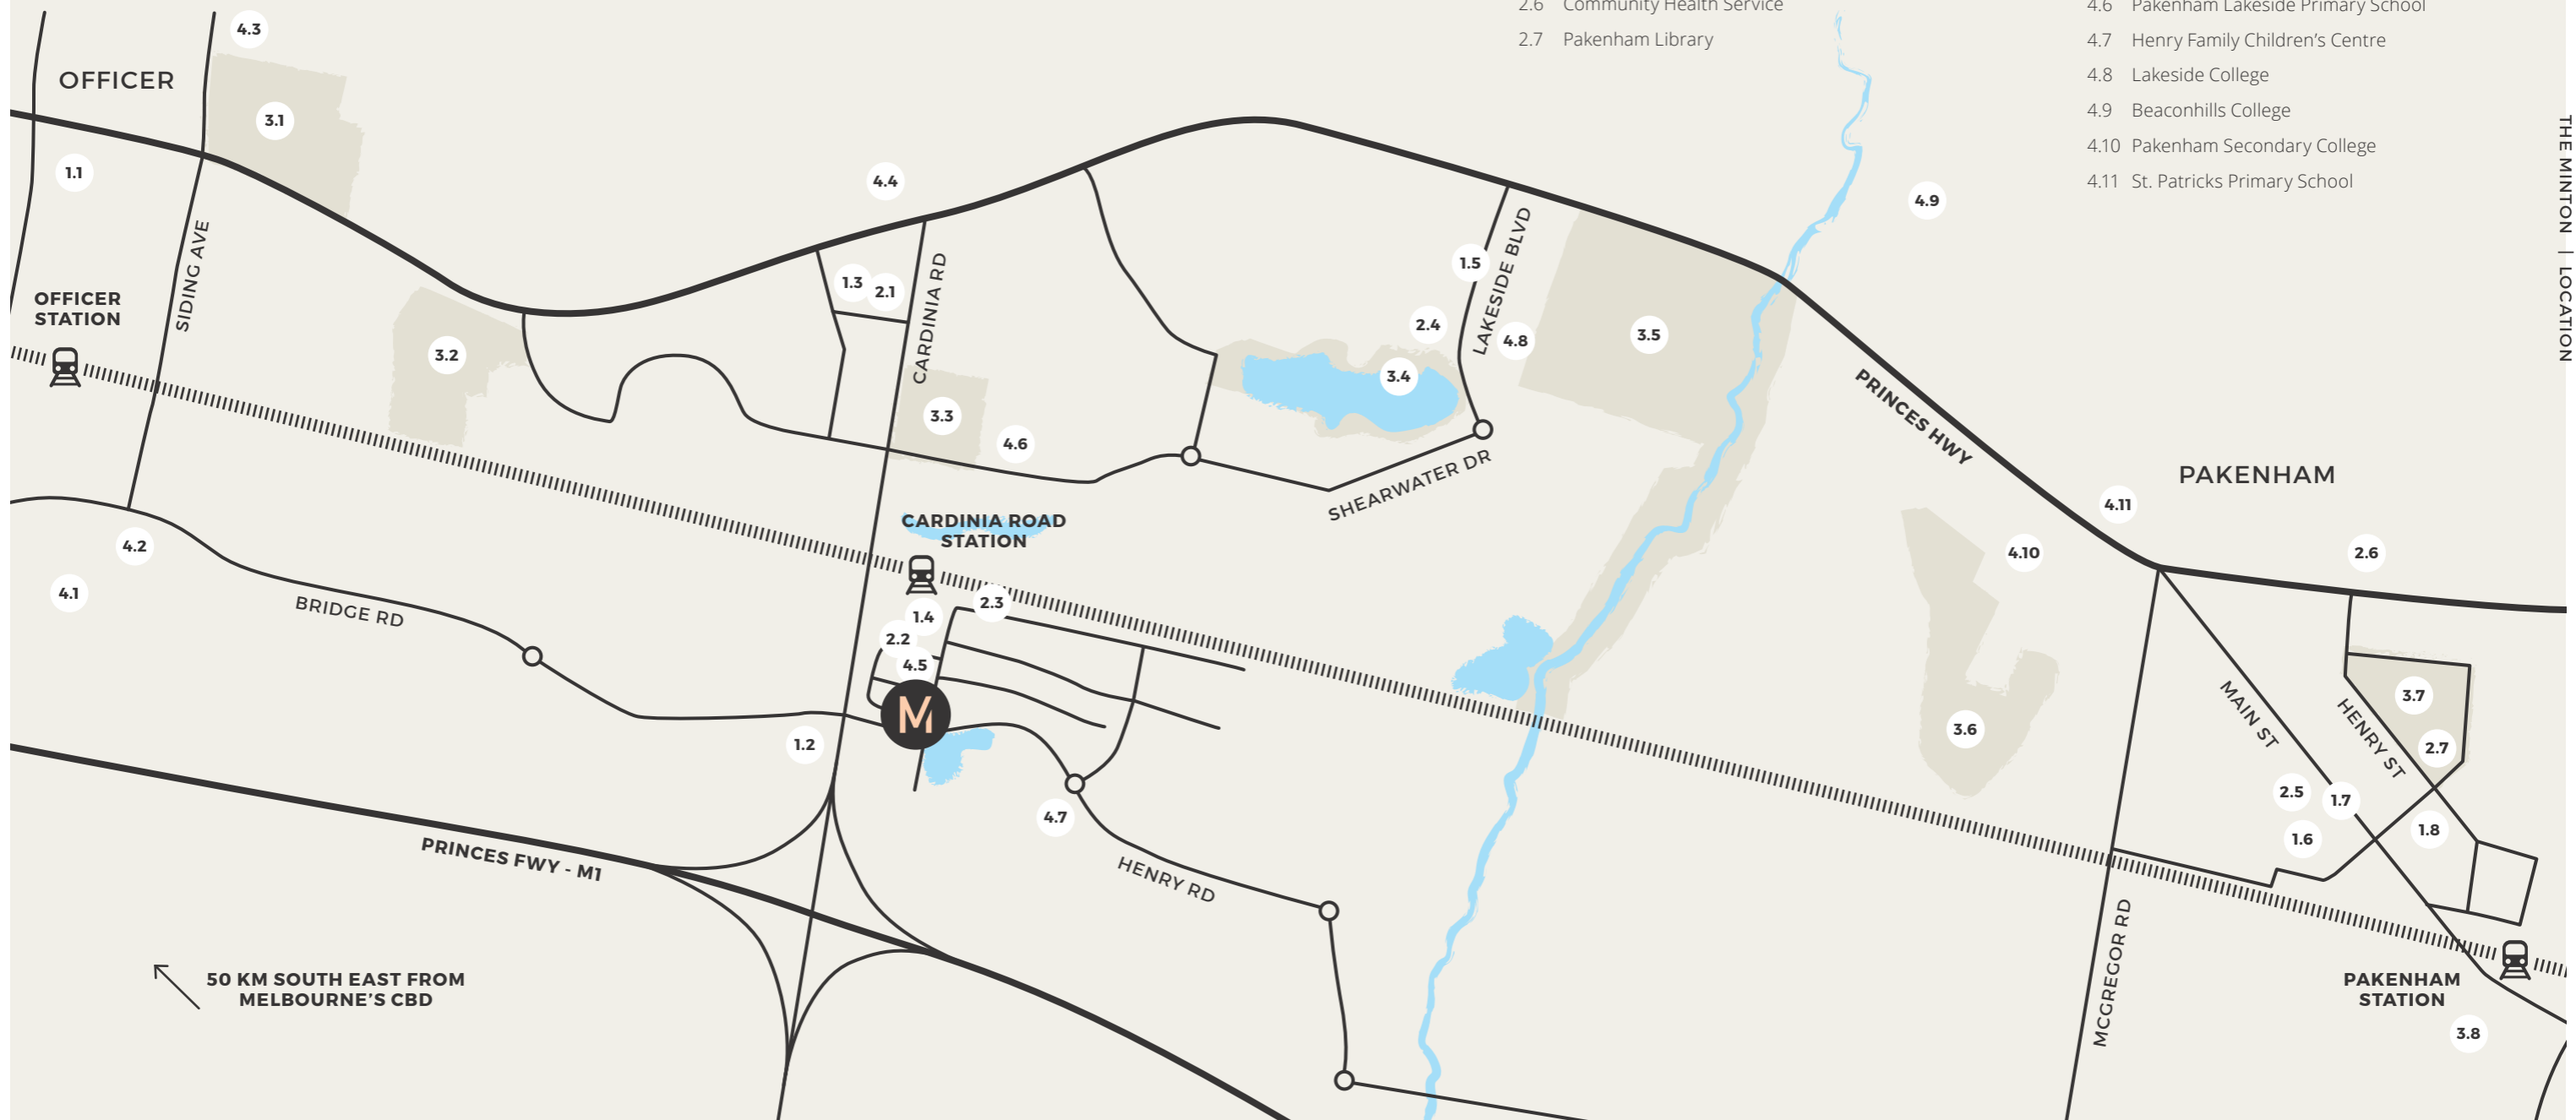

## SHOP + EAT

- 1.1 Future Officer Town Centre
- 1.2 Club Officer
- 1.3 Arena Shopping Centre
- 1.4 Lakeside Square
- 1.5 Lakeside Shopping Centre
- 1.6 Pakenham Place Shopping Centre
- 1.7 Main Street Shopping Precinct
- 1.8 Pakenham Central Marketplace

## COMMUNITY

- 2.1 Officer Medical Centre
- 2.2 Lakeside Square Medical Centre
- 2.3 Toomah Community Centre
- 2.4 Cardinia Cultural Centre
- 2.5 Medical Centres (x2)
- 2.6 Community Health Service
- 2.7 Pakenham Library

50 KM SOUTH EAST FROM MELBOURNE'S CBD